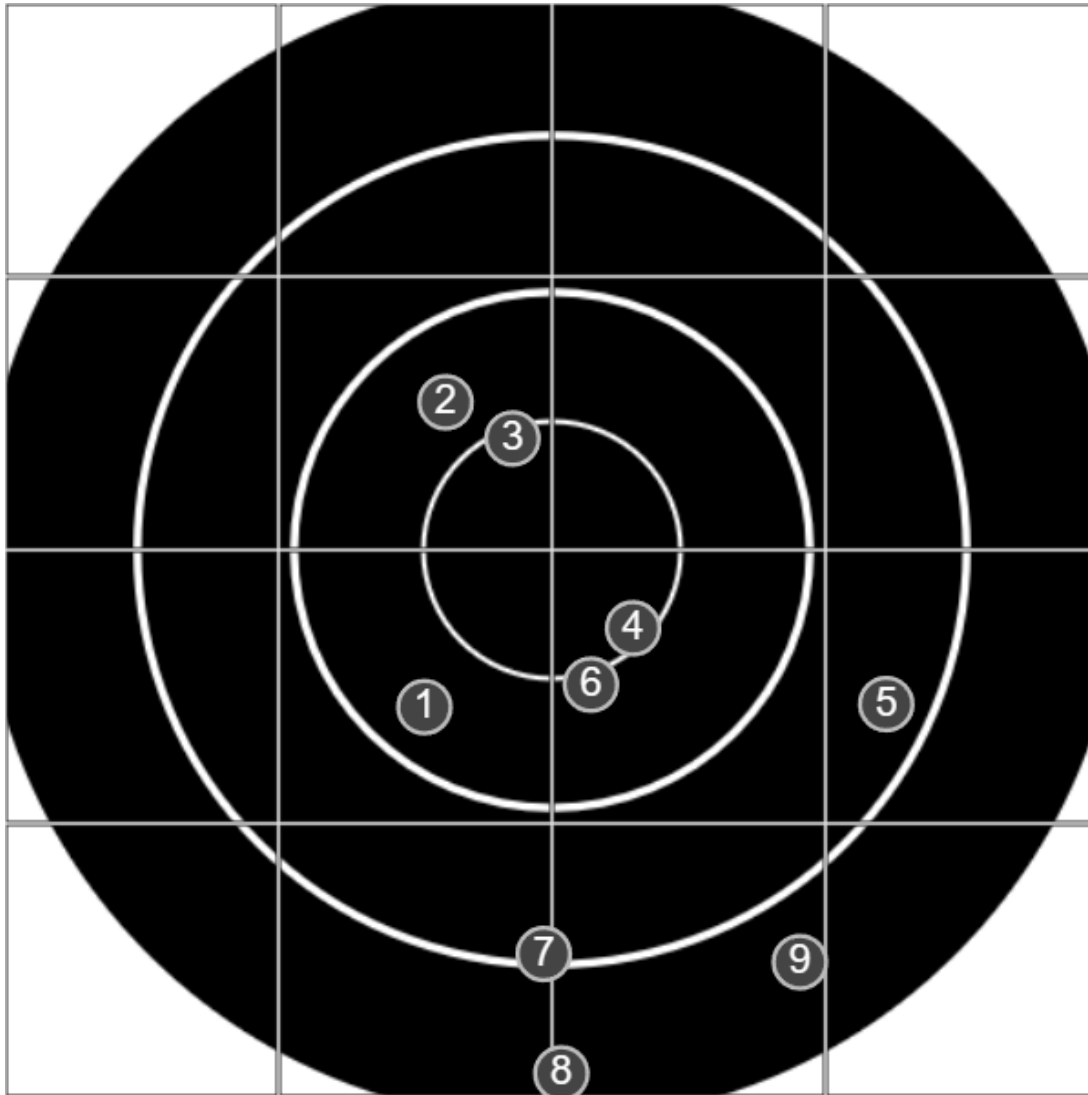

**SILVER
MOUNTAIN
TARGETS**
Made in Canada

true
28/10/2023
2:06:52 pm

BRC Club Shoot
Series 2
800 yards

BRC T6 [-65]
AU-LR

Group: 954.8 mm
(945.3w x 411.0h)

(Iron)
Shooter
Gordon Shepherd [m02]

38.1

FINAL
v: 1524, sd: 8.1

#	fps	score
10	1531	4
9	1528	3
8	1532	4
7	1516	2
6	1509	4
5	1529	2
4	1526	4
3	1528	5
2	1530	5
1	1511	V
S1	1492	(4)

**SILVER
MOUNTAIN
TARGETS**
Made in Canada

true
28/10/2023
3:05:03 pm

BRC Club Shoot
Series 2
800 yards

BRC T6 [-65]
AU-LR

Group: 714.4 mm
(697.2w x 653.1h)

(Iron)
Shooter
Gordon Shepherd [m02]

41.2

FINAL
v: 1522, sd: 7.3

#	fps	score
10	1519	2
9	1519	3
8	1515	3
7	1540	4
6	1529	5
5	1516	4
4	1514	V
3	1521	V
2	1525	5
1	1519	5