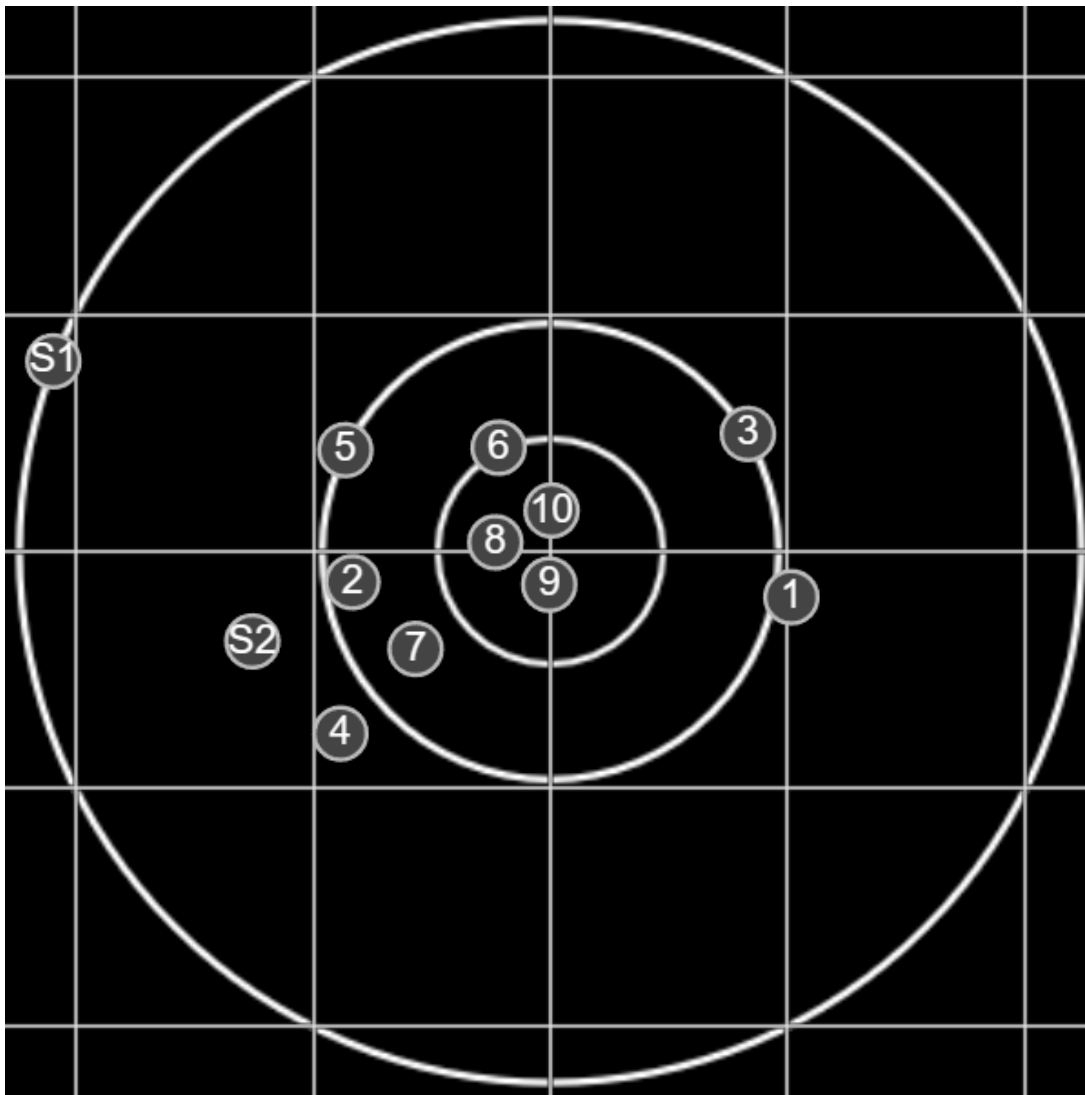

**SILVER
MOUNTAIN
TARGETS**
Made in Canada

true
09/09/2023
2:33:37 pm

BRC Club Shoot
Series 2
500 yards

BRC T6 [-54]
AU-500y

Group: 283.8 mm
(253.0w x 168.1h)

(Iron)
Shooter
Dennis Lavelle [m04]

48.4

FINAL
v: 2006, sd: 33.4

#	fps	score
10	1938	V
9	1996	V
8	1991	V
7	1998	5
6	2033	V
5	2005	5
4	1971	4
3	2027	5
2	2038	5
1	2058	4
S2	1957	(4)
S1	1995	(4)