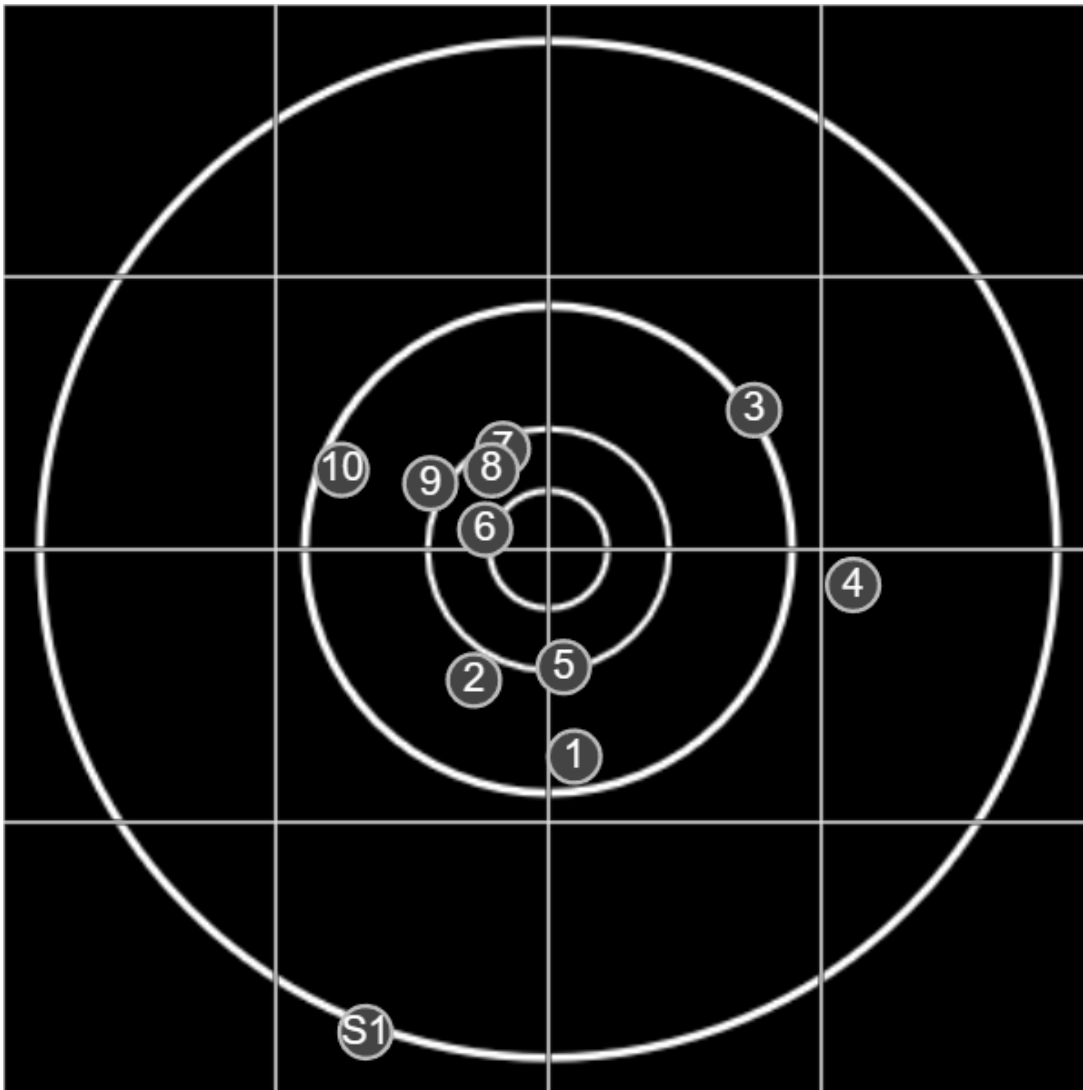

BRC T4 [-56]
AU-600y

Group: 209.1 mm
(189.6w x 144.2h)

(F)
Shooter
Ben Wright [m09]

59.1

FINAL
v: 1958, sd: 11.0

#	fps	score
10	1961	6
9	1952	6
8	1963	6
7	1954	6
6	1976	6
5	1977	6
4	1953	5
3	1946	6
2	1960	6
1	1942	X
S1	1955	(4)

**SILVER
MOUNTAIN
TARGETS**
Made in Canada

true
16/09/2023
3:27:30 pm

BRC Club Shoot
Series 2
600 yards

BRC T4 [-56]
AU-600y

Group: 307.1 mm
(299.6w x 202.9h)

(F)
Shooter
Ben Wright [m09]

53.1

FINAL
v: 1975, sd: 6.4