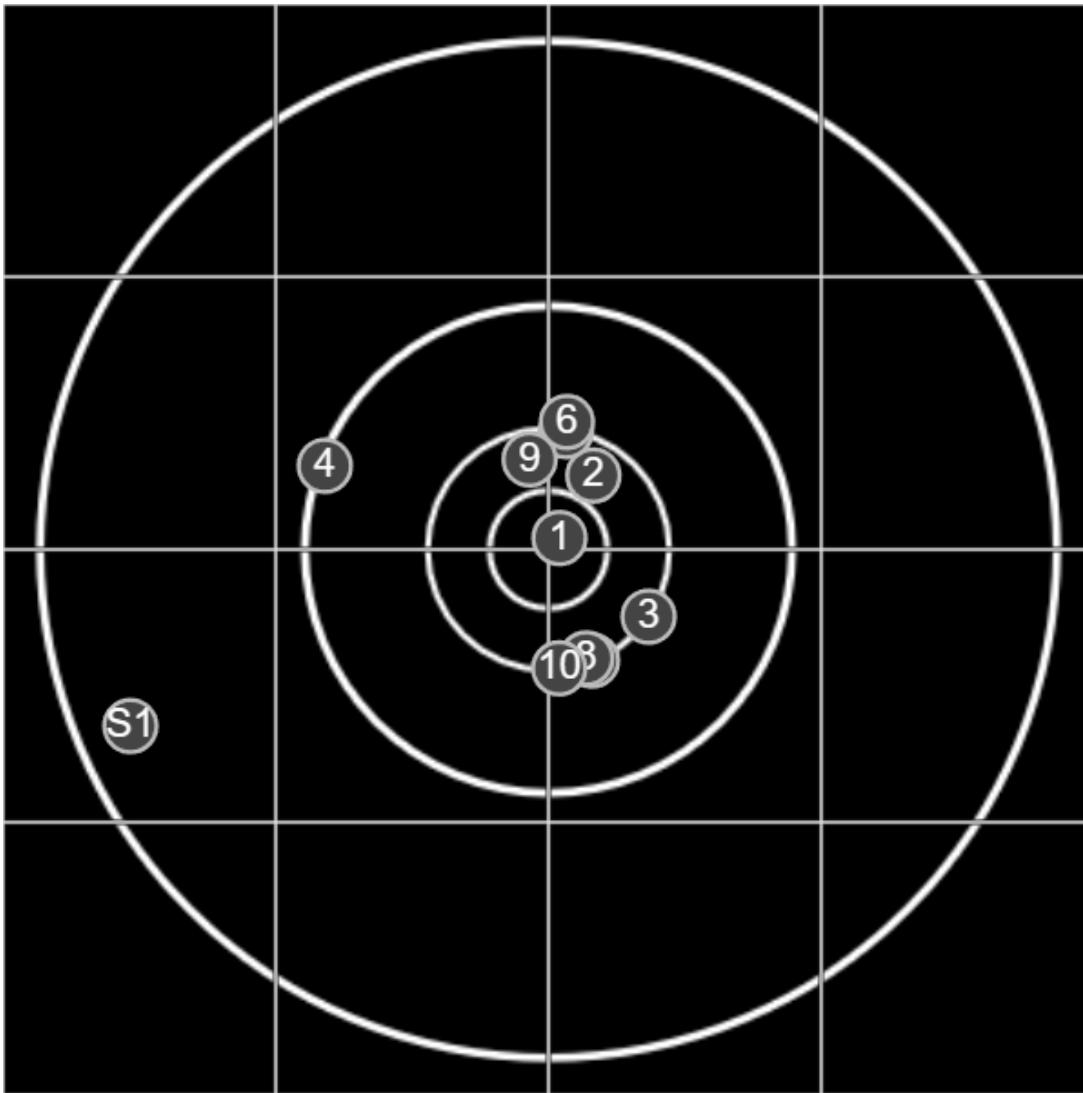

BRC T4 [-56]
AU-600y

Group: 209.1 mm
(189.6w x 144.2h)

(F)
Shooter
Ben Wright [m09]

59.1

FINAL
v: 1958, sd: 11.0

#	fps	score
10	1961	6
9	1952	6
8	1963	6
7	1954	6
6	1976	6
5	1977	6
4	1953	5
3	1946	6
2	1960	6
1	1942	X
S1	1955	(4)