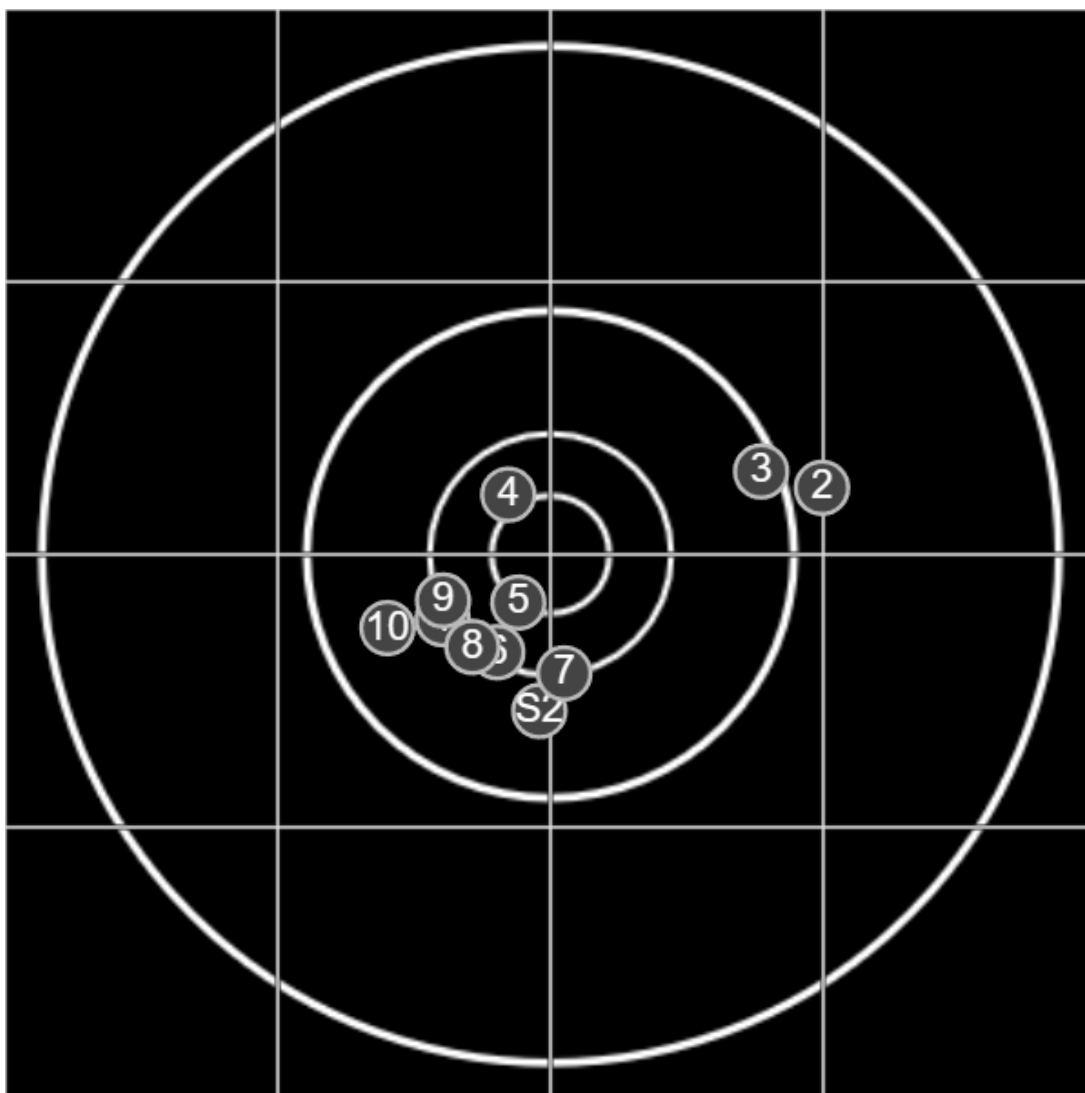

**SILVER
MOUNTAIN
TARGETS**
Made in Canada

true
16/09/2023
2:06:20 pm

BRC Club Shoot
Series 2
600 yards

BRC T4 [-56]
AU-600y

Group: 267.3 mm
(254.4w x 118.2h)

(F)
Shooter
Ben Wright [m09]

56.1

FINAL
v: 1954, sd: 13.7