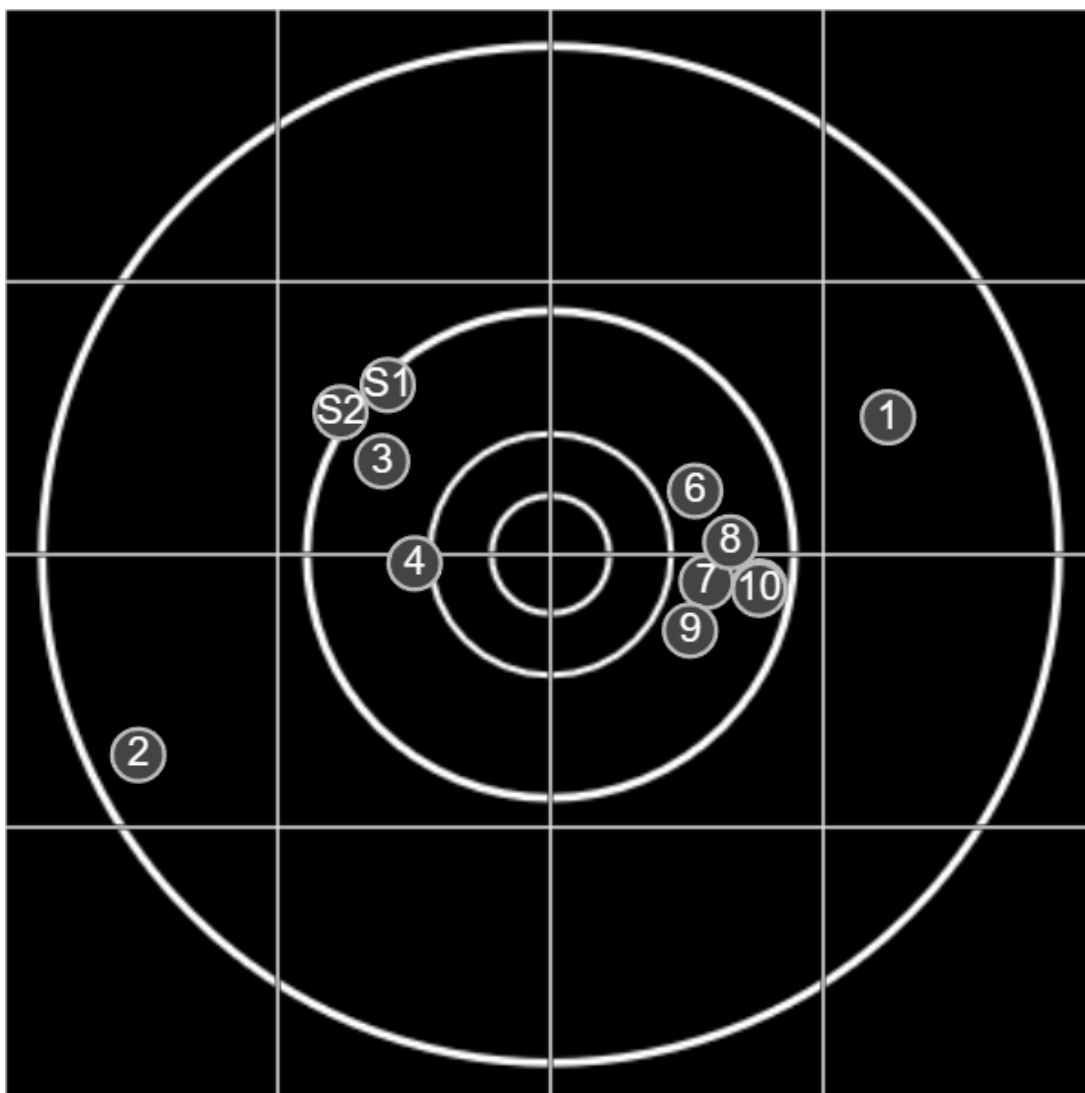

**SILVER
MOUNTAIN
TARGETS**
Made in Canada

true
16/09/2023
1:33:39 pm

BRC Club Shoot
Series 2
600 yards

BRC T6 [-57]
AU-600y

Group: 481.5 mm
(439.0w x 197.7h)

(F)

Shooter
Colin Howell [m10]

48.0

FINAL
v: 1936, sd: 15.4

#	fps	score
10	1932	5
9	1940	5
8	1931	5
7	1919	5
6	1980	5
5	1936	5
4	1928	5
3	1930	5
2	1931	4
1	1936	4
S2	1937	(5)
S1	1868	(5)

**SILVER
MOUNTAIN
TARGETS**
Made in Canada

true
16/09/2023
2:40:45 pm

BRC Club Shoot
Series 2
600 yards

BRC T6 [-57]
AU-600y

Group: 119.4 mm
(107.3w x 57.3h)

(F)

Shooter
Colin Howell [m10]

59.2

FINAL
v: 1930, sd: 9.7

#	fps	score
10	1940	6
9	1918	6
8	1929	X
7	1927	6
6	1910	6
5	1943	5
4	1936	6
3	1931	6
2	1932	6
1	1938	X
S2	1947	(4)
S1	1922	(5)