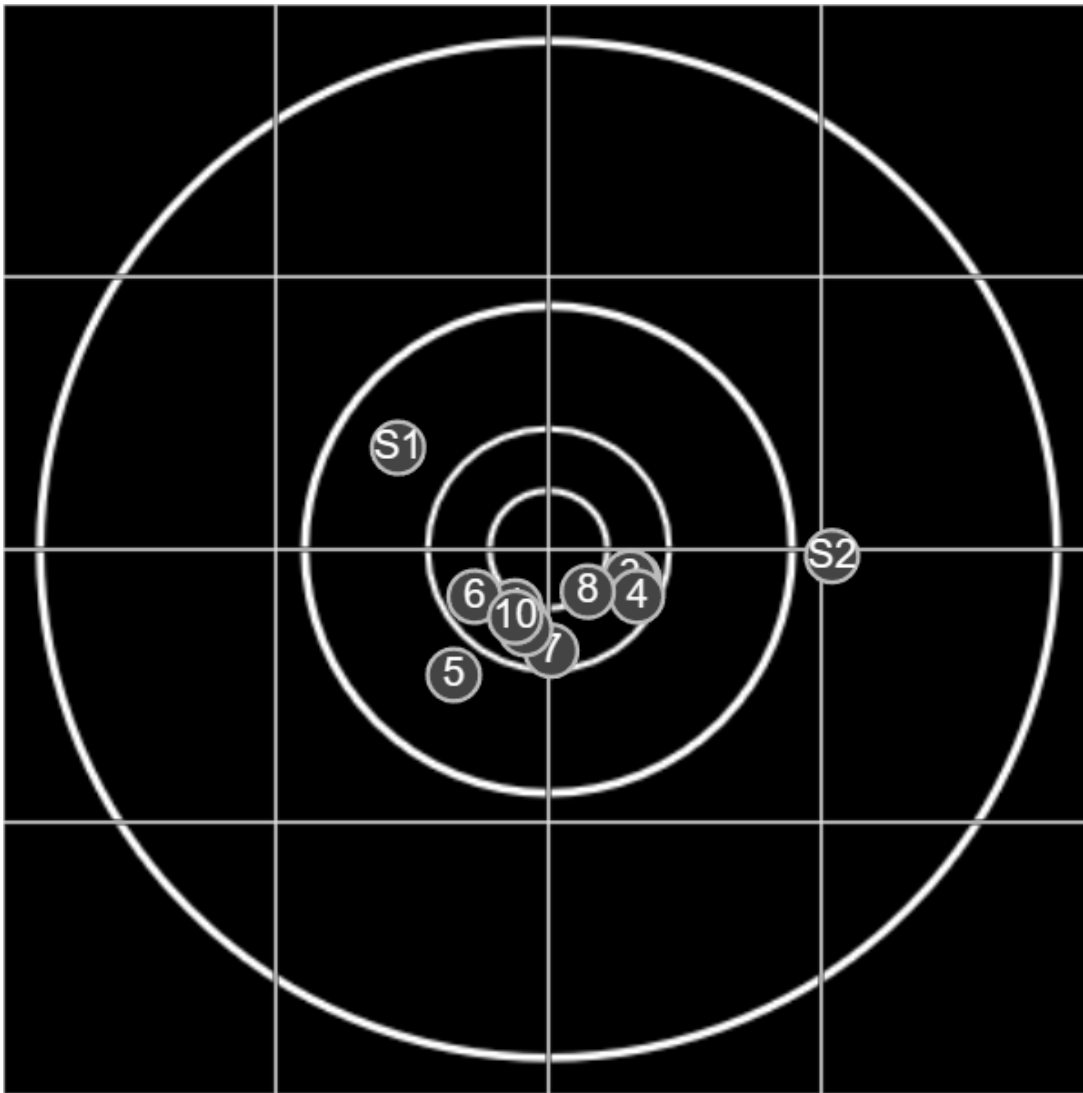

**SILVER
MOUNTAIN
TARGETS**
Made in Canada

true
16/09/2023
1:33:39 pm

BRC Club Shoot
Series 2
600 yards

BRC T6 [-57]
AU-600y

Group: 481.5 mm
(439.0w x 197.7h)

(F)

Shooter
Colin Howell [m10]

48.0

BRC Club Shoot
Series 2
600 yards

BRC T6 [-57]
AU-600y

Group: 119.4 mm
(107.3w x 57.3h)

(F)

Shooter
Colin Howell [m10]

59.2

FINAL
v: 1930, sd: 9.7

#	fps	score
10	1940	6
9	1918	6
8	1929	X
7	1927	6
6	1910	6
5	1943	5
4	1936	6
3	1931	6
2	1932	6
1	1938	X
S2	1947	(4)
S1	1922	(5)