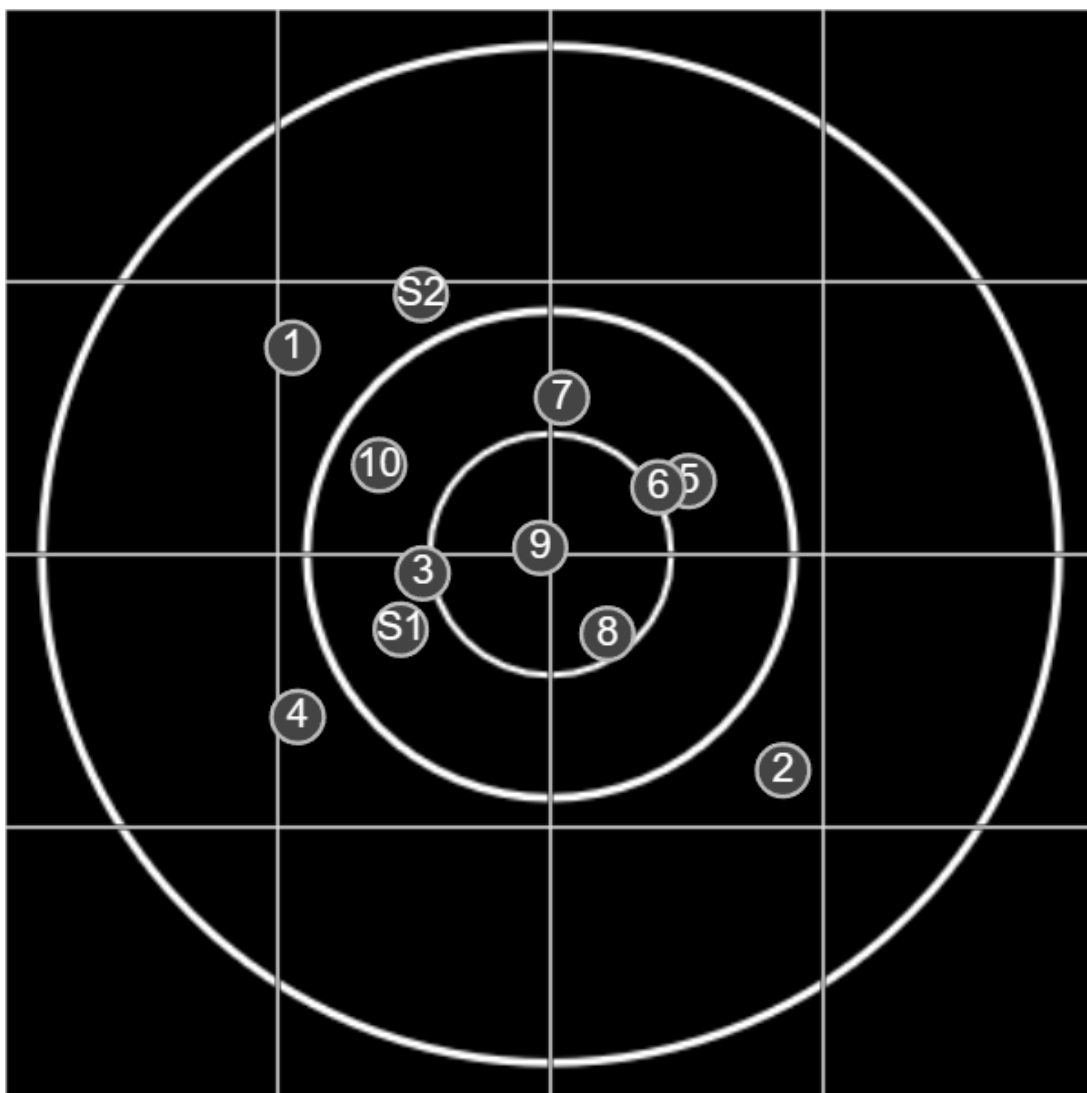

true  
16/09/2023  
2:50:18 pm

**BRC Club Shoot**  
Series 2  
600 yards

**BRC T6 [-57]**  
AU-600y

Group: 379.1 mm  
(287.2w x 247.4h)

(Iron)  
**Shooter**  
Dennis Lavelle [m04]

**47.4**

**FINAL**  
v: 1863, sd: 12.7