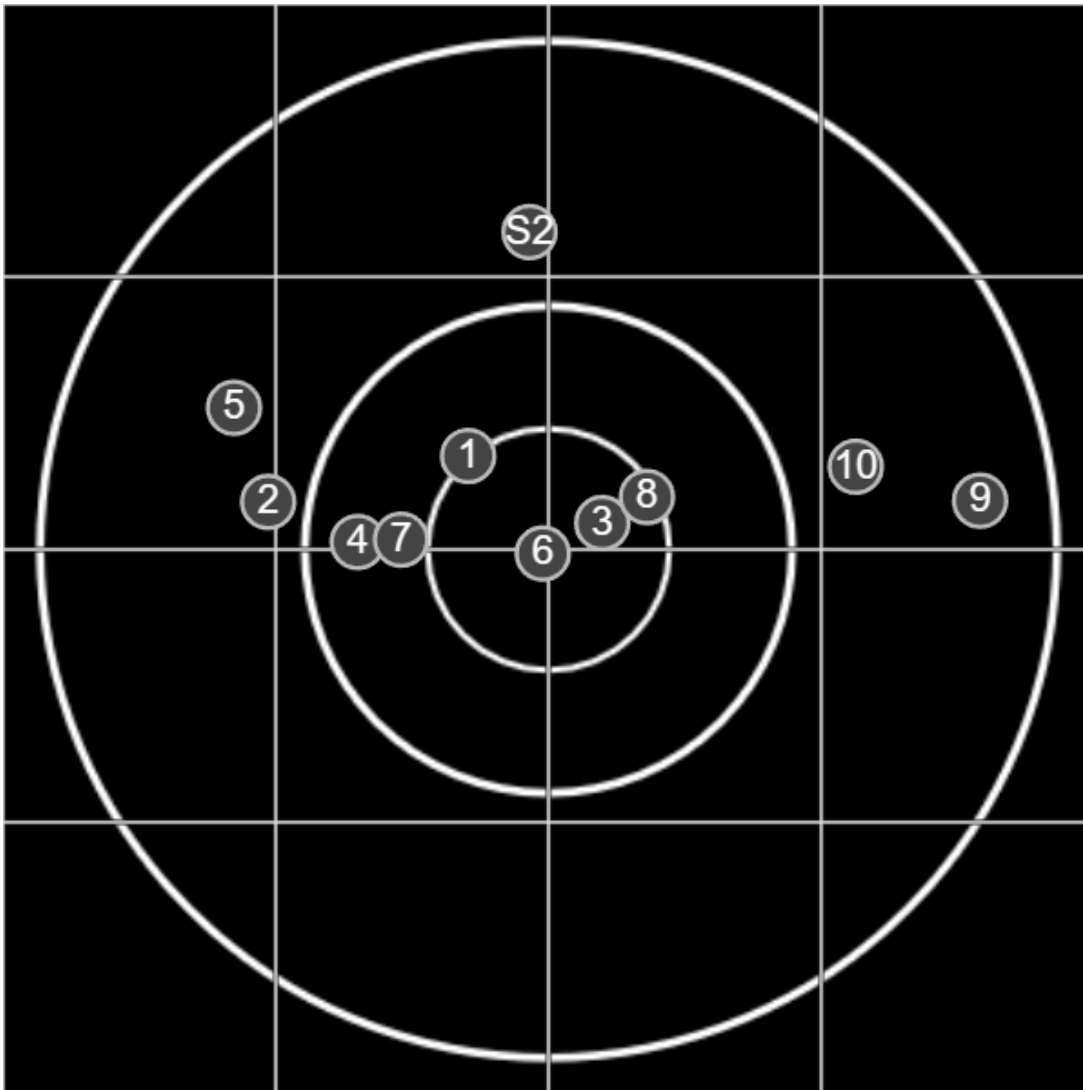

**SILVER  
MOUNTAIN  
TARGETS**  
Made in Canada

true  
16/09/2023  
1:43:33 pm

**BRC Club Shoot**  
Series 2  
600 yards

**BRC T6 [-57]**  
AU-600y

Group: 440.2 mm  
(436.8w x 85.3h)

(Iron)  
**Shooter**  
Dennis Lavelle [m04]

**46.4**

**FINAL**  
v: 1865, sd: 9.5

#	fps	score
10	1857	4
9	1851	4
8	1875	V
7	1864	5
6	1865	V
5	1853	4
4	1862	5
3	1883	V
2	1868	4
1	1873	V
S2	1894	(4)
S1	1847	(2)

**SILVER  
MOUNTAIN  
TARGETS**  
Made in Canada

true  
16/09/2023  
2:50:18 pm

**BRC Club Shoot**  
Series 2  
600 yards

**BRC T6 [-57]**  
AU-600y

Group: 379.1 mm  
(287.2w x 247.4h)

(Iron)  
**Shooter**  
Dennis Lavelle [m04]

**47.4**

**FINAL**  
v: 1863, sd: 12.7