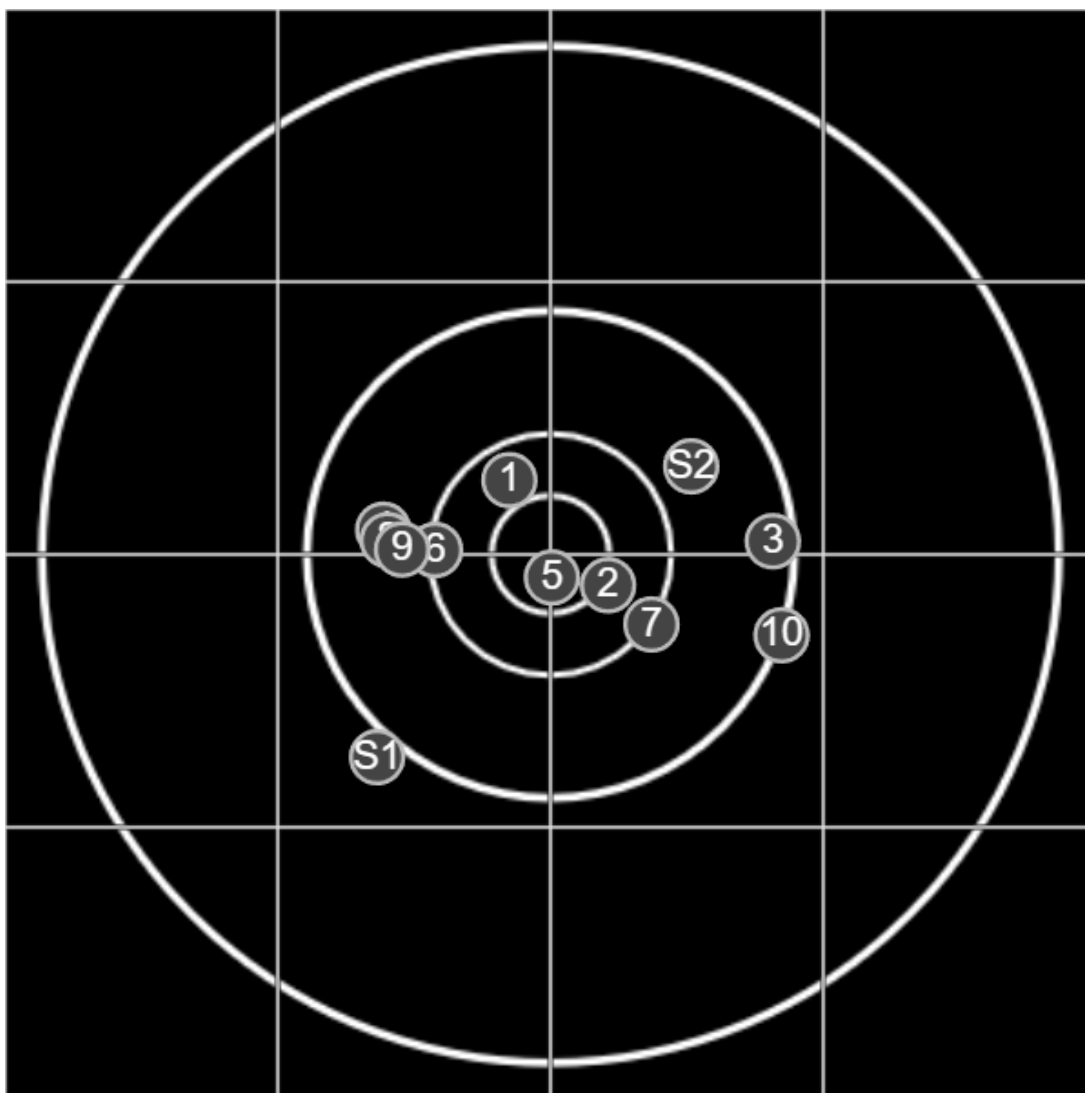

**SILVER  
MOUNTAIN  
TARGETS**  
Made in Canada

true  
16/09/2023  
1:22:34 pm

**BRC Club Shoot**  
Series 2  
600 yards

**BRC T4 [-56]**  
AU-600y

Group: 241.2 mm  
(233.2w x 90.8h)

(F)

**Shooter**  
Garry Cafe [m28]

**55.2**

**FINAL**  
v: 1963, sd: 12.8

#	fps	score
10	1985	5
9	1943	5
8	1982	5
7	1951	6
6	1970	6
5	1968	X
4	1950	5
3	1965	5
2	1957	X
1	1961	6
S2	1959	(5)
S1	1965	(4)

**SILVER  
MOUNTAIN  
TARGETS**  
Made in Canada