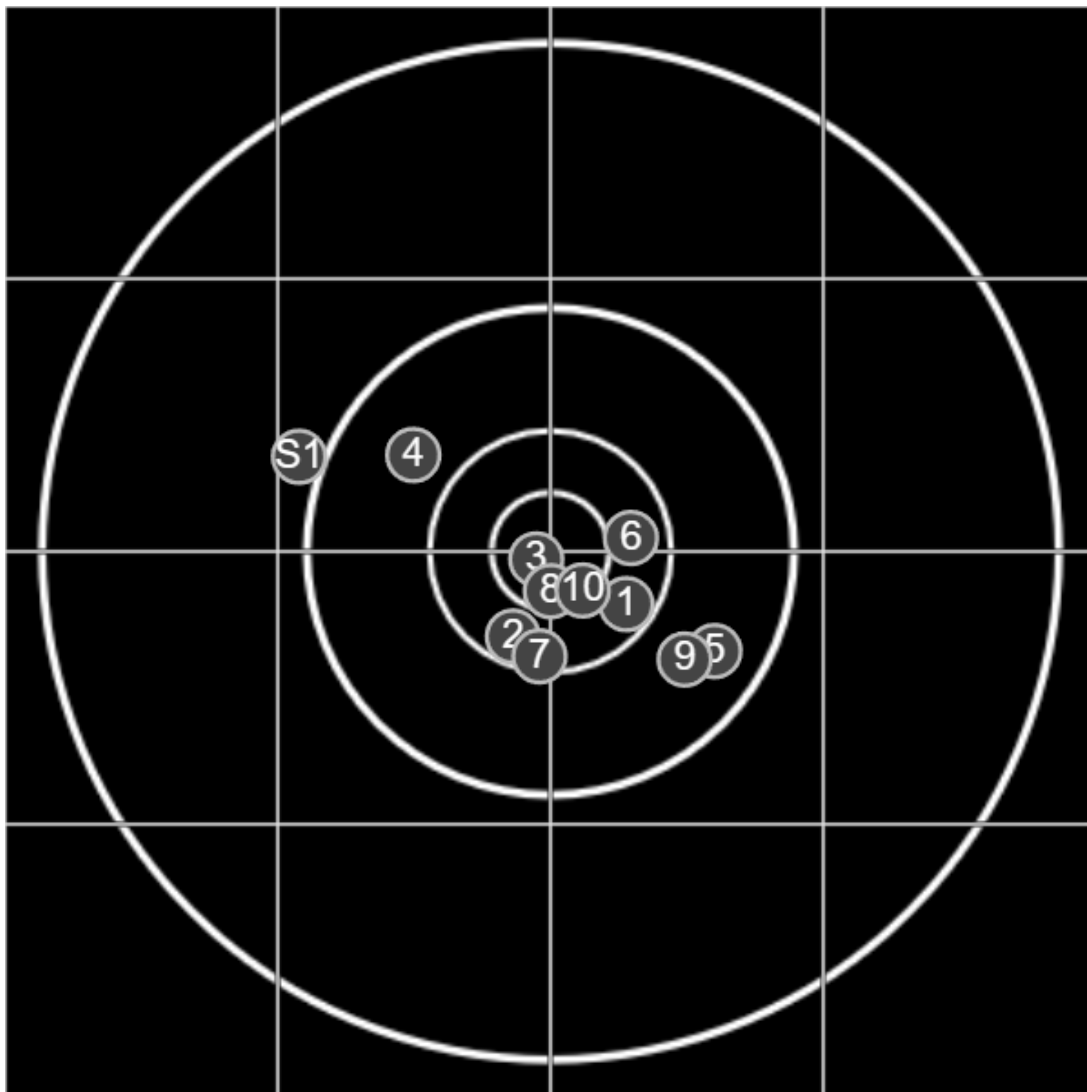

true  
16/09/2023  
2:30:48 pm

**BRC Club Shoot**  
Series 2  
600 yards

**BRC T4 [-56]**  
AU-600y

Group: 210.4 mm  
(176.3w x 119.7h)

(F)  
**Shooter**  
Garry Cafe [m28]

**57.3**

**FINAL**  
v: 2026, sd: 18.7