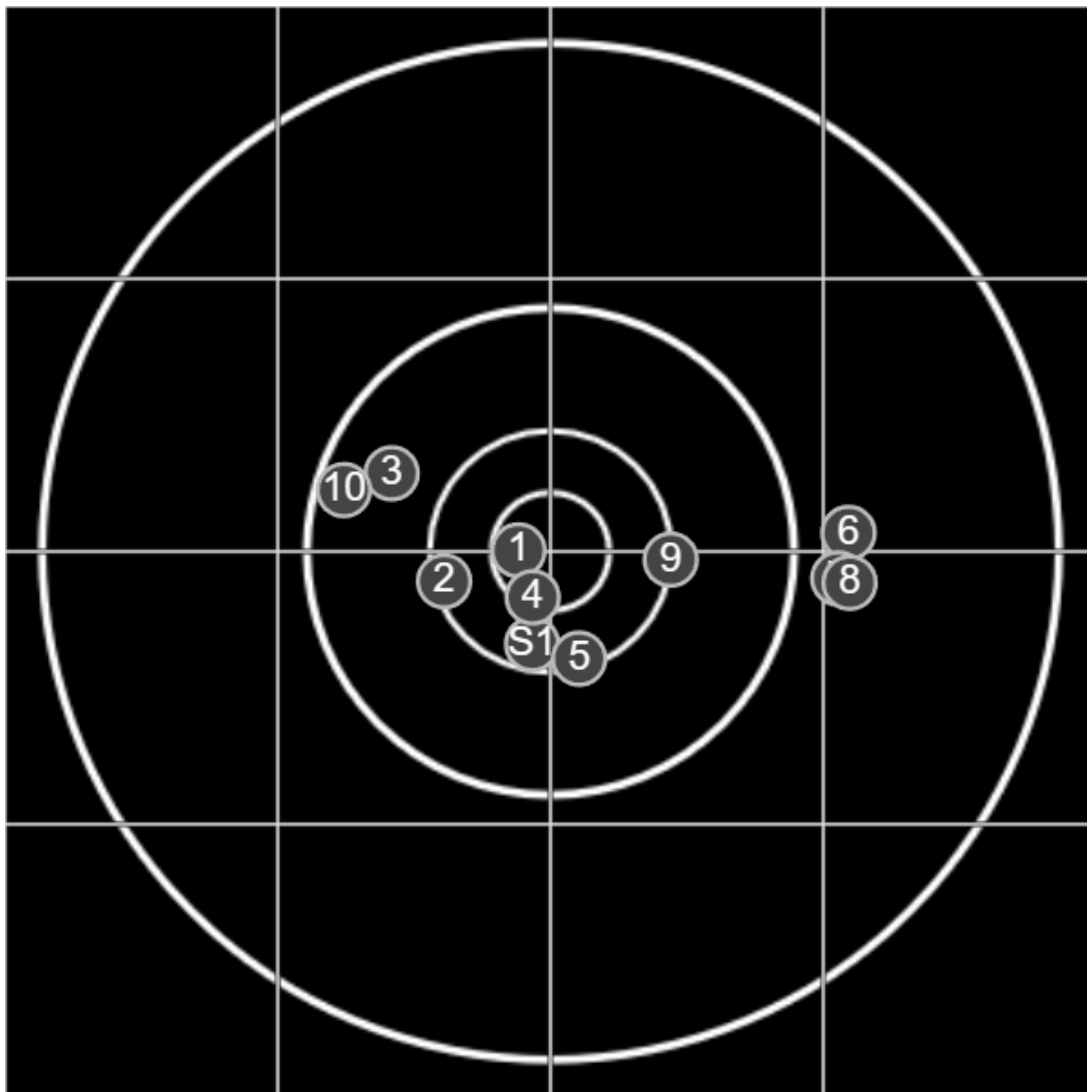

**SILVER
MOUNTAIN
TARGETS**
Made in Canada

true
16/09/2023
1:51:47 pm

BRC Club Shoot
Series 2
600 yards

BRC T4 [-56]
AU-600y

Group: 361.7 mm
(311.8w x 276.9h)

(F)
Shooter
Mal Wright [m24]

46.0

FINAL
v: 1940, sd: 24.4

BRC T4 [-56]
AU-600y

Group: 301.0 mm
(296.1w x 108.5h)

(F)

Shooter
Mal Wright [m24]

52.2

FINAL
v: 1939, sd: 10.2

#	fps	score
10	1929	5
9	1956	6
8	1926	4
7	1943	4
6	1931	4
5	1929	6
4	1951	X
3	1949	5
2	1940	6
1	1931	X
S1	1912	(6)