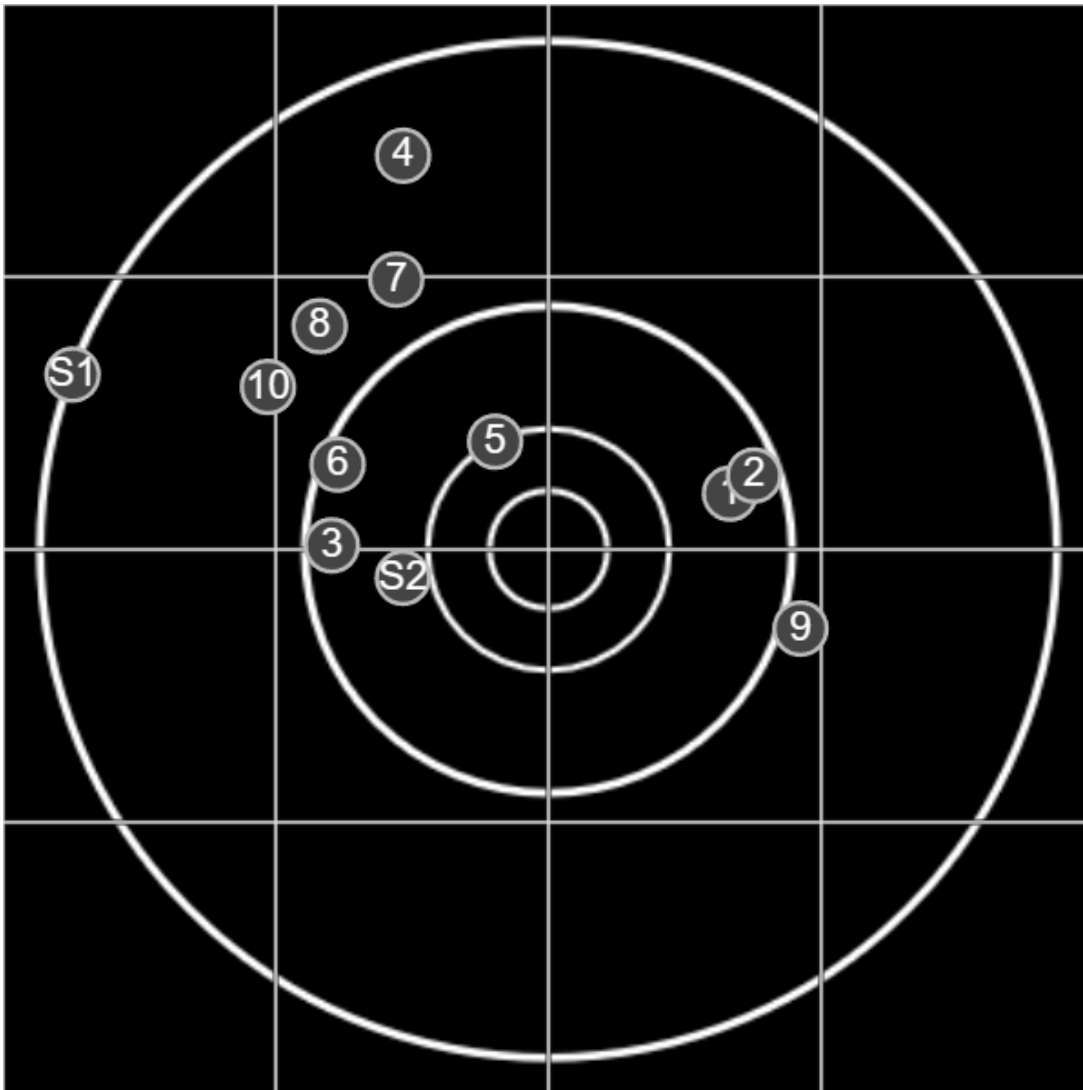

**SILVER
MOUNTAIN
TARGETS**
Made in Canada

true
16/09/2023
1:51:47 pm

BRC Club Shoot
Series 2
600 yards

BRC T4 [-56]
AU-600y

Group: 361.7 mm
(311.8w x 276.9h)

(F)
Shooter
Mal Wright [m24]

46.0

FINAL
v: 1940, sd: 24.4

#	fps	score
10	1962	4
9	1933	4
8	1968	4
7	1929	4
6	1918	5
5	1913	6
4	1993	4
3	1928	5
2	1920	5
1	1937	5
S2	1896	(5)
S1	1955	(4)

**SILVER
MOUNTAIN
TARGETS**
Made in Canada

true
16/09/2023
2:59:05 pm

BRC Club Shoot
Series 2
600 yards

BRC T4 [-56]
AU-600y

Group: 301.0 mm
(296.1w x 108.5h)

(F)

Shooter
Mal Wright [m24]

52.2

FINAL
v: 1939, sd: 10.2

#	fps	score
10	1929	5
9	1956	6
8	1926	4
7	1943	4
6	1931	4
5	1929	6
4	1951	X
3	1949	5
2	1940	6
1	1931	X
S1	1912	(6)