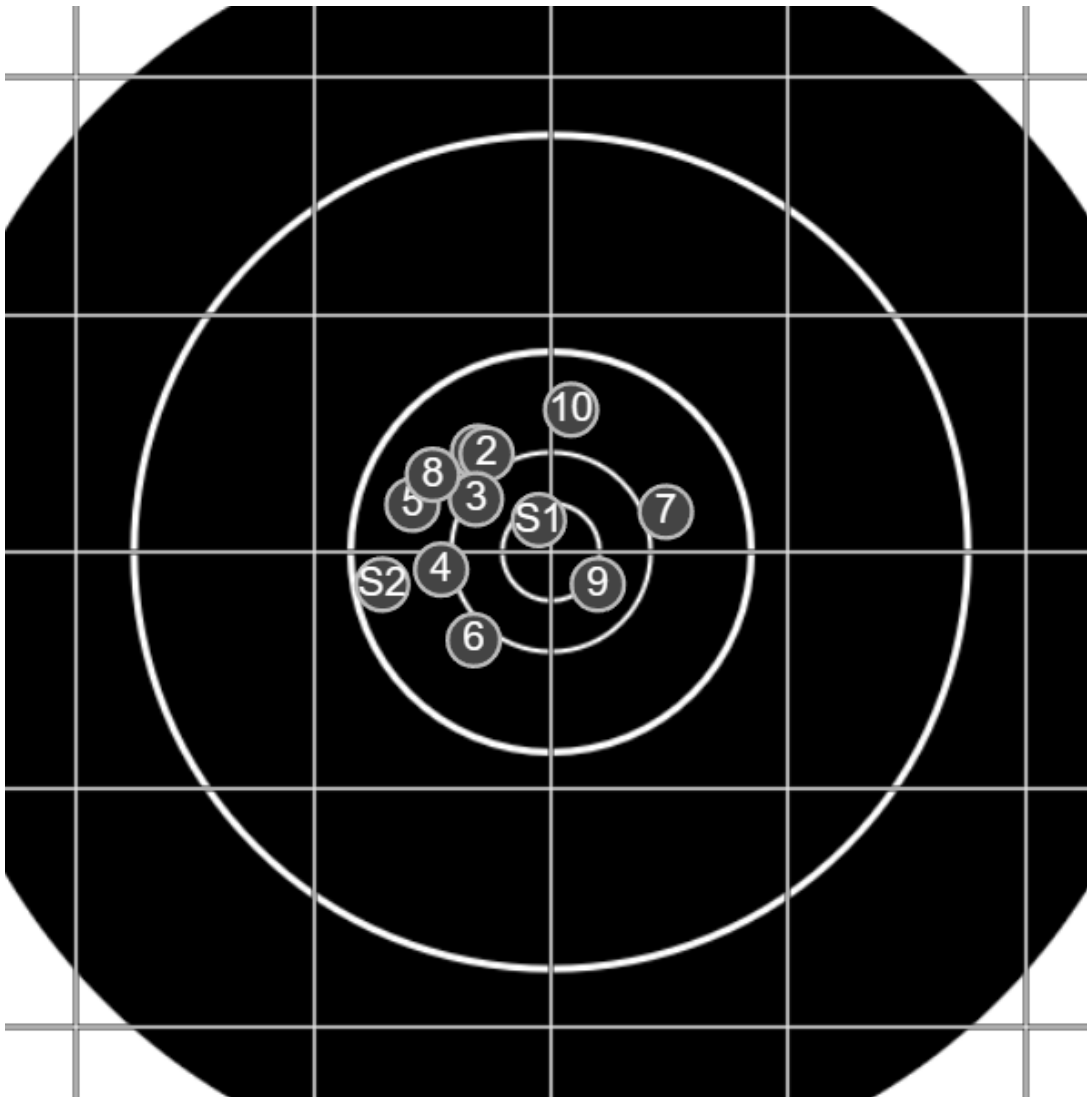

#	fps	score
10	1839	6
9	1869	6
8	1839	5
7	1850	X
6	1837	5
5	1830	4
4	1846	X
3	1849	5
2	1817	6
1	1828	6
S2	1820	(5)
S1	1820	(5)

**SILVER
MOUNTAIN
TARGETS**
Made in Canada

true
23/09/2023
2:20:21 pm

BRC Club Shoot
Series 2
700 yards

BRC T4 [-63]
AU-700y

Group: 198.8 mm
(198.8w x 180.9h)

(F)
Shooter
Garry Cafe [m28]

52.0

FINAL
v: 1854, sd: 8.7

#	fps	score
10	1864	5
9	1858	6
8	1846	5
7	1839	5
6	1847	5
5	1845	5
4	1864	5
3	1863	6
2	1860	5
1	1858	5
S2	1847	(5)
S1	1853	(X)