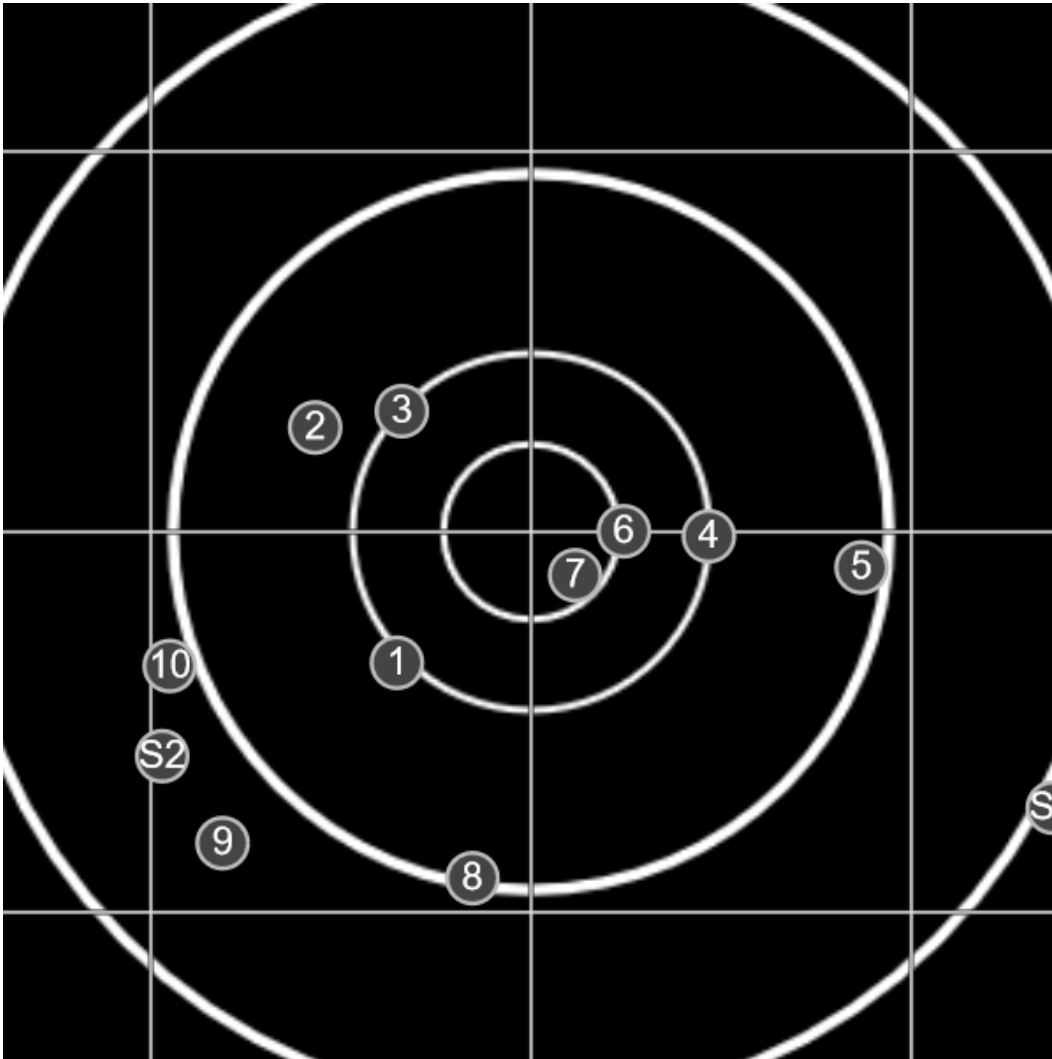

**SILVER
MOUNTAIN
TARGETS**
Made in Canada

true
06/01/2024
12:21:30 pm

BRC Club Shoot
Series 2
900 yards

BRC T4 [-71]
AU-LR

Group: 490.0 mm
(485.1w x 327.3h)

(F)

Shooter
David Butler [m20]

53.2

FINAL
v: 1475, sd: 11.4

#	fps	score
10	1460	4
9	1465	4
8	1489	5
7	1497	X
6	1477	X
5	1479	5
4	1477	6
3	1475	6
2	1472	5
1	1459	6
S2	1462	(4)
S1	1469	(3)

**SILVER
MOUNTAIN
TARGETS**
Made in Canada

true
06/01/2024
1:18:08 pm