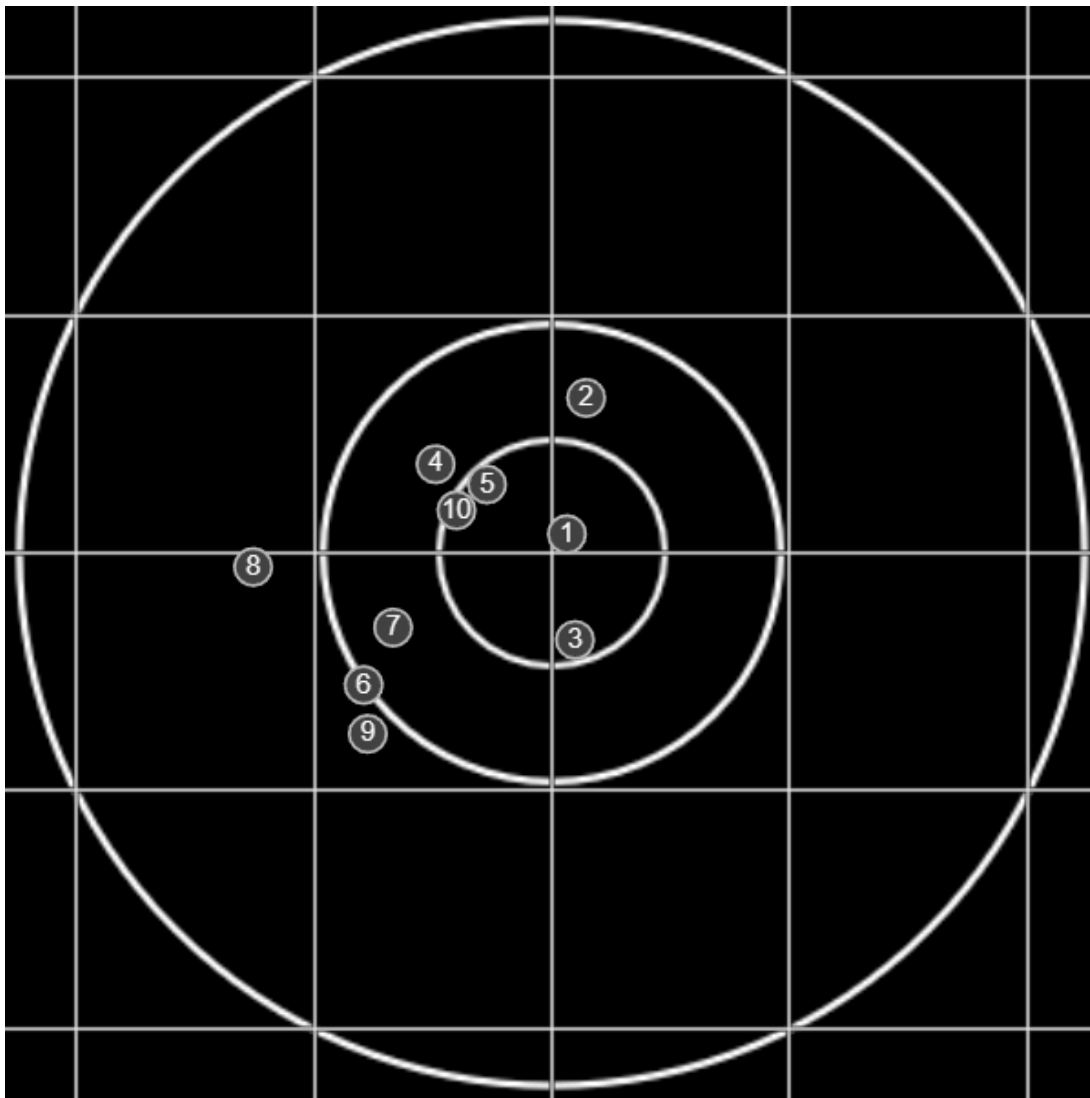

**SILVER  
MOUNTAIN  
TARGETS**  
Made in Canada

true  
09/03/2024  
2:51:35 pm

**BRC Club Shoot**  
Series 3  
500 yards

**BRC T6 [-60]**  
AU-500y

Group: 224.2 mm  
(186.3w x 188.0h)

(Iron)  
**Shooter**  
Dennis Lavelle [m04]

**48.4**

**FINAL**  
v: 2047, sd: 22.9

#	fps	score
10	2065	V
9	2087	4
8	2031	4
7	2063	5
6	2062	5
5	2050	V
4	2048	5
3	2042	V
2	2013	5
1	2009	V

**SILVER  
MOUNTAIN  
TARGETS**  
Made in Canada

true  
09/03/2024  
3:53:31 pm

**BRC Club Shoot**  
Series 3  
500 yards

**BRC T6 [-60]**  
AU-500y

Group: 190.6 mm  
(189.8w x 187.6h)

(Iron)  
**Shooter**  
Dennis Lavelle [m04]

**47.6**

**FINAL**  
v: 2028, sd: 27.0

#	fps	score
10	2048	V
9	2064	V
8	2011	5
7	2061	V
6	2014	4
5	2045	V
4	2000	V
3	2009	4
2	1980	4
1	2047	V
S2	2048	(4)
S1	2043	(4)