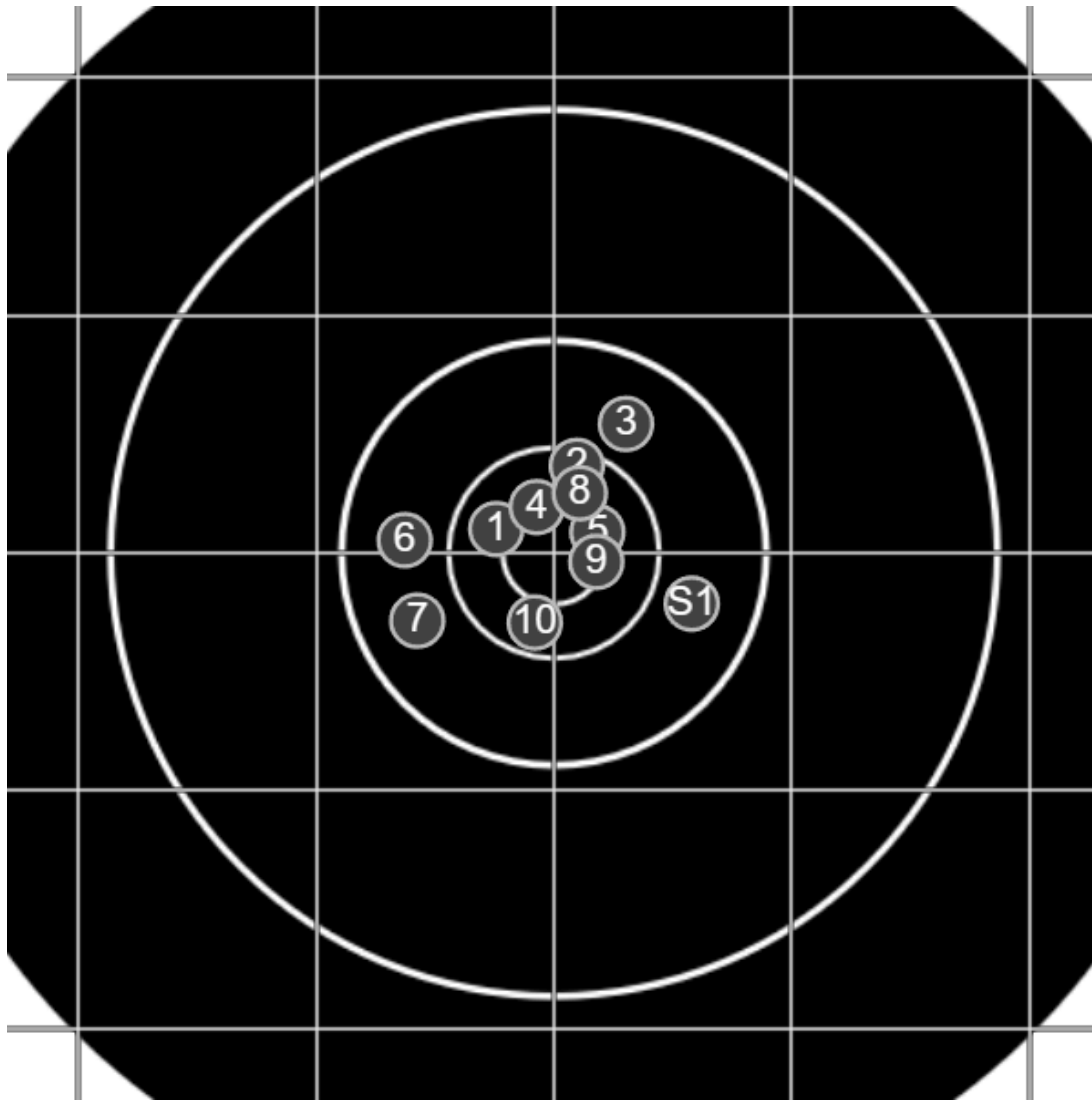

true  
16/03/2024  
3:18:08 pm

**BRC Club Shoot**  
Series 3  
600 yards

**BRC T6 [-57]**  
AU-600y

Group: 192.6 mm  
(148.6w x 133.3h)

(F)  
**Shooter**  
Garry Cafe [m28]

**57.3**

**FINAL**  
v: 1969, sd: 12.4