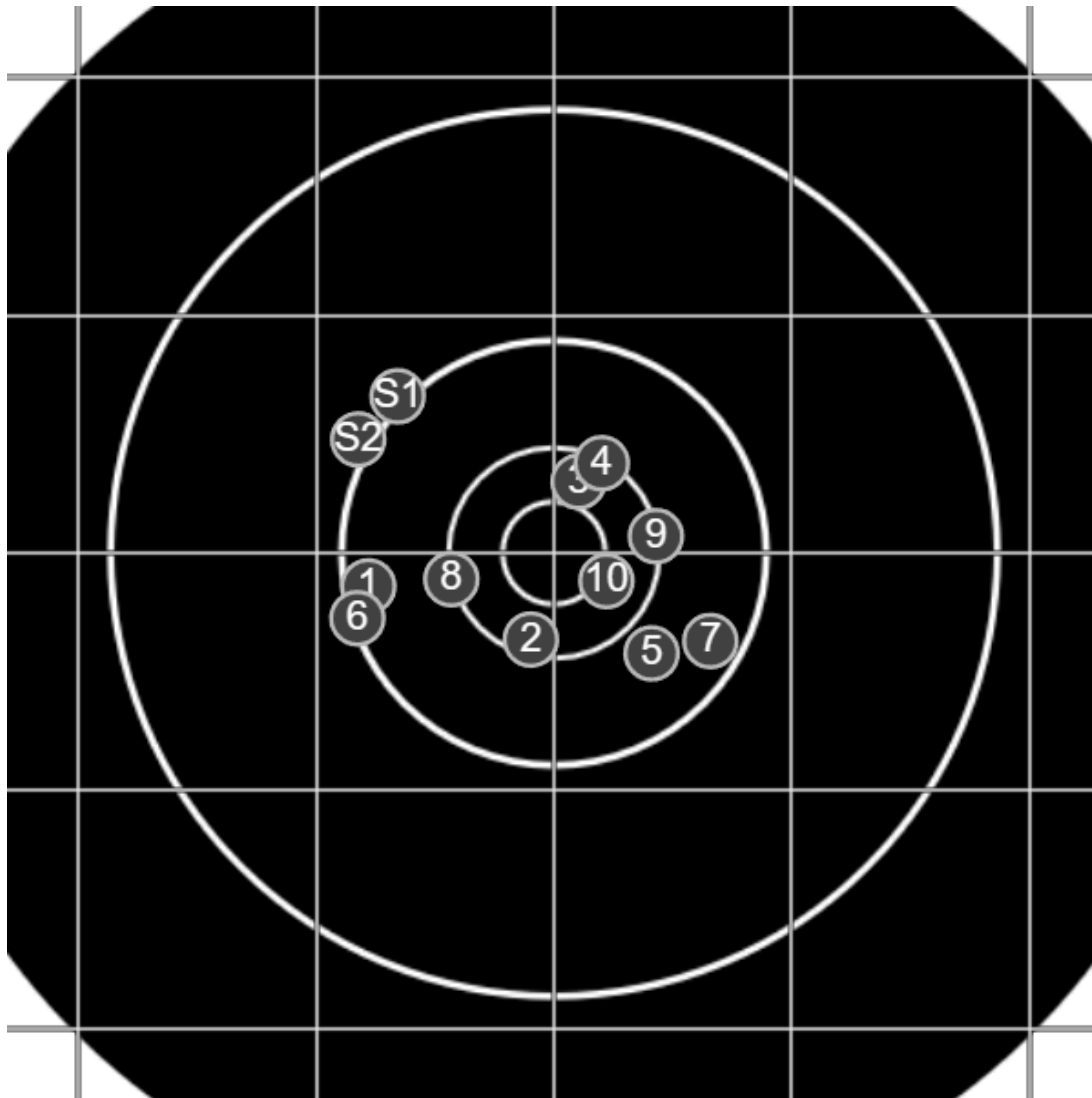

**SILVER
MOUNTAIN
TARGETS**
Made in Canada

true
16/03/2024
2:23:51 pm

BRC Club Shoot
Series 3
600 yards

BRC T6 [-57]
AU-600y

Group: 237.5 mm
(237.0w x 127.7h)

(F)
Shooter
Garry Cafe [m28]

56.1

FINAL
v: 1971, sd: 10.5

#	fps	score
10	1971	X
9	1955	6
8	1978	6
7	1980	5
6	1967	5
5	1950	5
4	1978	6
3	1975	6
2	1976	6
1	1984	5
S2	1967	(4)
S1	1999	(5)