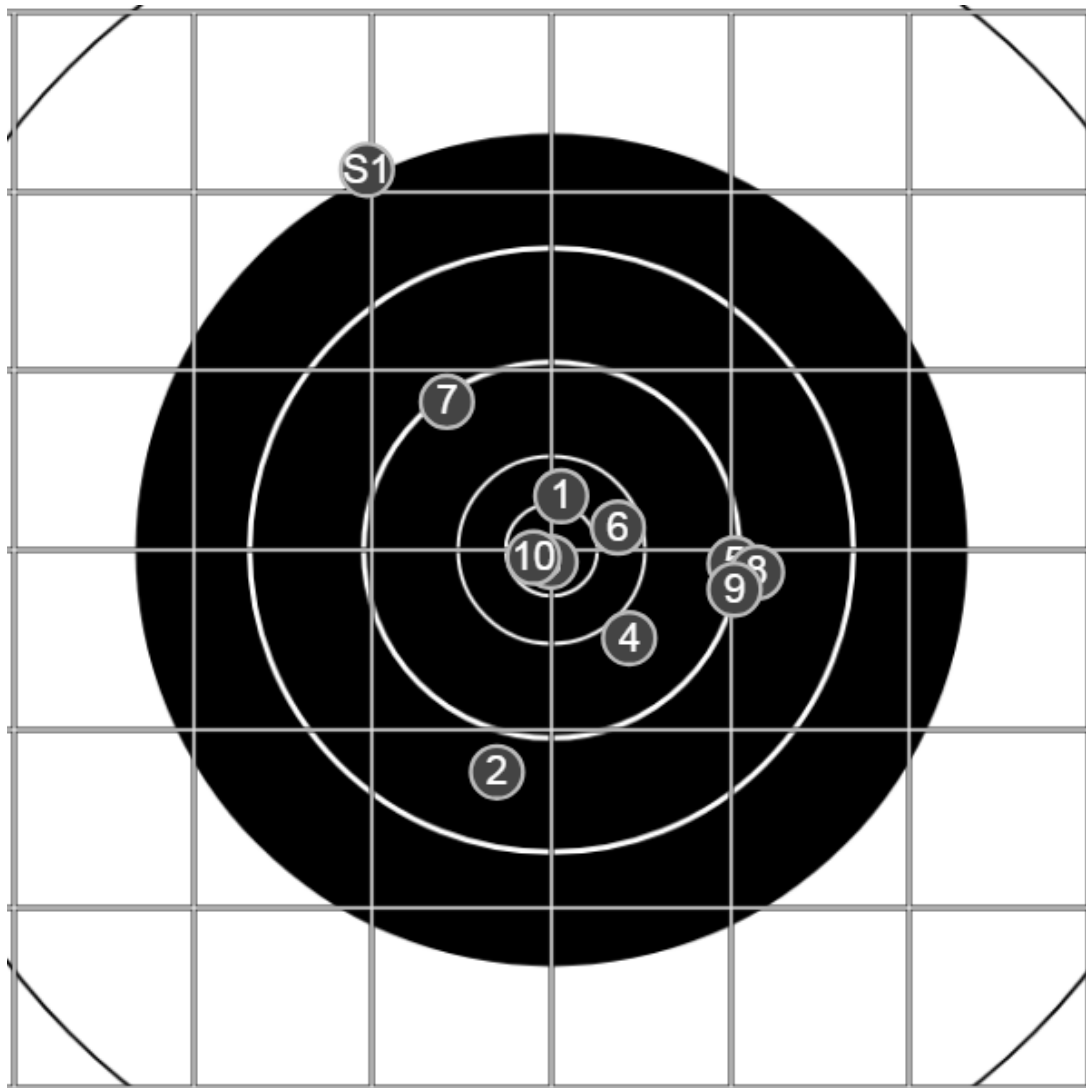

**SILVER
MOUNTAIN
TARGETS**
Made in Canada

J Eppleston 1
Sat May 26 2018
14:04:36

BRC T6
AU-ICFRA-F-900y

Group: 500 mm
(415w x 495h)

52.2X

FINAL

#	fps	score
10	1495	X
9	1489	5
8	1476	4
7	1523	5
6	1502	6
5	1491	5
4	1491	5
3	1516	X
2	1491	4
1	1520	6
S1	1532	(2)